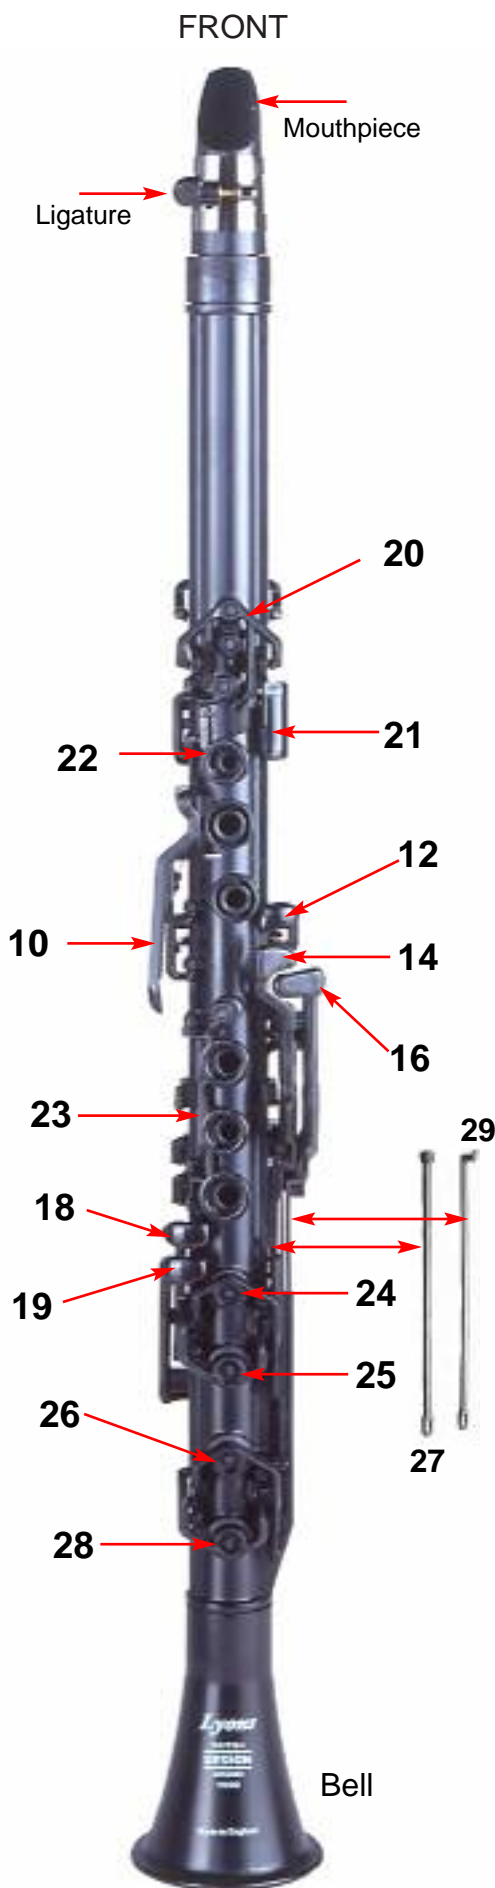

LYONS C CLARINET - THE KEYS NUMBERED

Key number	Note(s) it plays or description
8	Speaker key
9	Left thumb F
10	E-flat/B-flat
11	E-flat/B-flat pad key
12	C#/G#
13	Thumb rest
14	B/E
16	F#/C#
18	A-flat/E-flat
19	F/C
20	A
21	G#
22	F#
23	Right-hand '3-fingers' key
24	A-flat/E-flat pad key
25	F/C pad key
26	F#/C# pad key
27	Link between 14 & 28
28	E/B pad key
29	Link between 16 and 26

The number of each key is engraved on its underside.