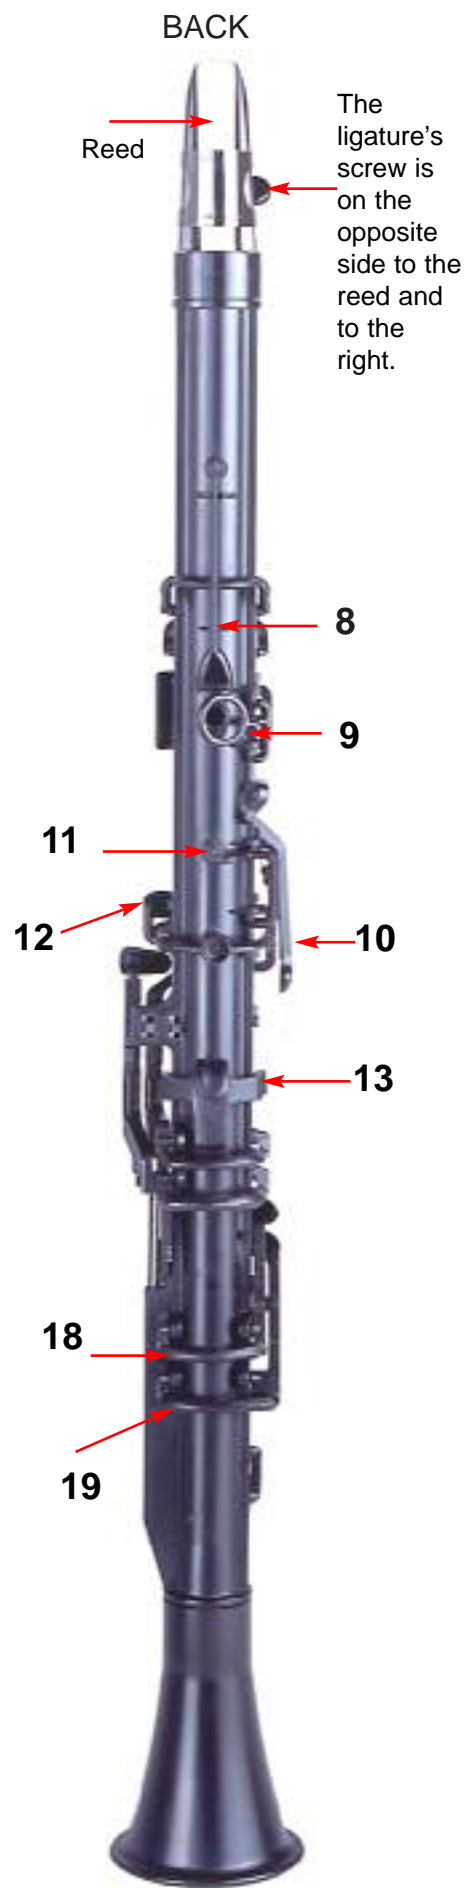

LYONS C CLARINET - THE KEYS NUMBERED

Key number	Note(s) it plays or description
8	Speaker key
9	Left thumb F
10	E-flat/B-flat
11	E-flat/B-flat pad key
12	C#/G#
13	Thumb rest
14	B/E
16	F#/C#
18	A-flat/E-flat
19	F/C
20	A
21	G#
22	F#
23	Right-hand '3-fingers' key
24	A-flat/E-flat pad key
25	F/C pad key
26	F#/C# pad key
27	Link between 14 & 28
28	E/B pad key
29	Link between 16 and 26

The number of each key is engraved on its underside.